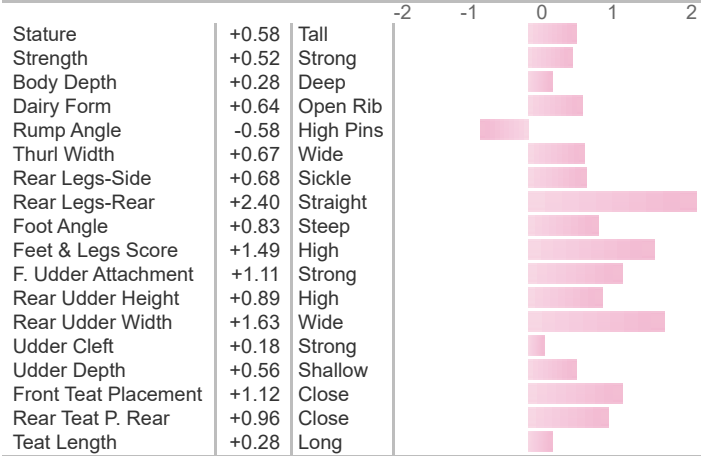

# 151HO00681 RUBICON

Reg: HOUSA000072128125  
RHA: %

DMS: 345,456 aAa: 432  
DOB: 12/20/2012  
BE A1A2 HU1F

EcoFeed@heifer: 104 - 89% R. Cow: 117 - 77% R.

Edg Rubicon-ET TC TR  
Mogul x Robust x Planet

04/2024 CDCB SUMMARY MACE				NM\$ +696	
Milk	+672	99%R	Cheese Merit \$		+706
Fat	+87	+0.21%	FM\$ +620	GM\$	+596
Protein	+36	+0.05%	Gestation Len. +0	MSP	+96
CFP	+123		EFI 12.0% gEFI 12.5% gIB 9.2%		
SCS	2.94	99%R	Mastitis -1.1	Fert. Index	-3.1
PL	+2.5	99%R	Livability +1.4	Heifer Liv.	-0.7
DPR	-3.8	99%R	HCR +0.7	CCR	-2.4
RFI	-234		27889m 4.5% 1257f 3.4% 940p		
Feed Saved	+180	84%R	37773 Dtrs 6364 Herds	27% US	

04/2024 CALVING SUMMARY				SCE 2.3 %	
Sire Calving Ease	2.3%	99%R	41234	Obs	
Daughter Calving Ease	1.3%	99%R	5495	Obs	
Sire Stillbirth	5.7%	98%R	49811	Obs	
Daughter Stillbirth	3.3%	98%R	4878	Obs	

04/2024 HA TYPE SUMMARY				TPI +2619	
PTAT +1.05	99%R	UDC+0.91	FLC+1.64	BSC +0.34	14500 D / 3421 H