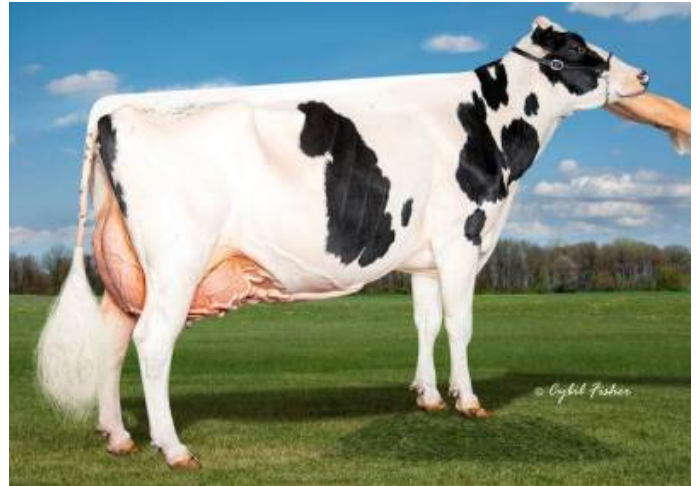

Daughter: Welcome-Tel Rubicon Pipa EX-94 95-MS